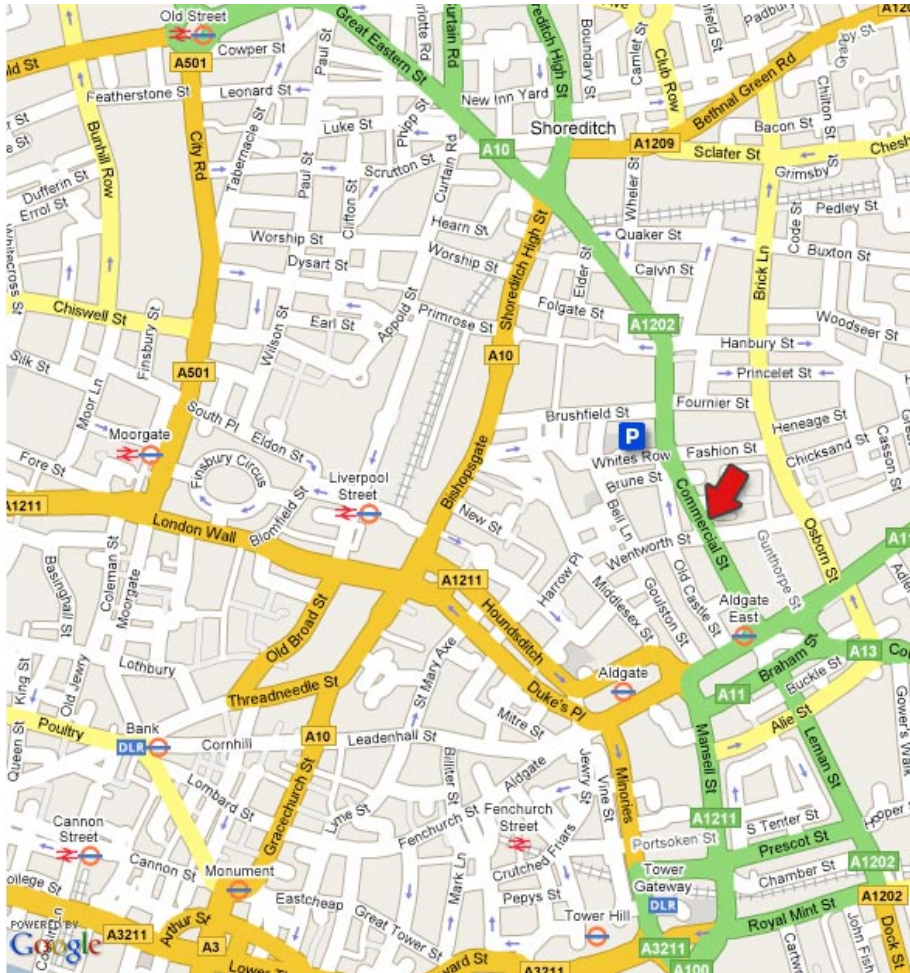

HOW TO FIND US

2nd floor
50 Commercial Street
Spitalfields
London E1 6LT

T: 020 7375 0909
www.hugoandcat.com

We are a short walk from Liverpool Street and Aldgate East stations.

Liverpool Street: Mainline trains and Central, Circle, Hammersmith & City and Metropolitan underground lines

Aldgate East: District and Hammersmith & City underground lines

There is **parking** nearby on Whites Row, which is just inside the congestion charging zone.

We look forward to seeing you.